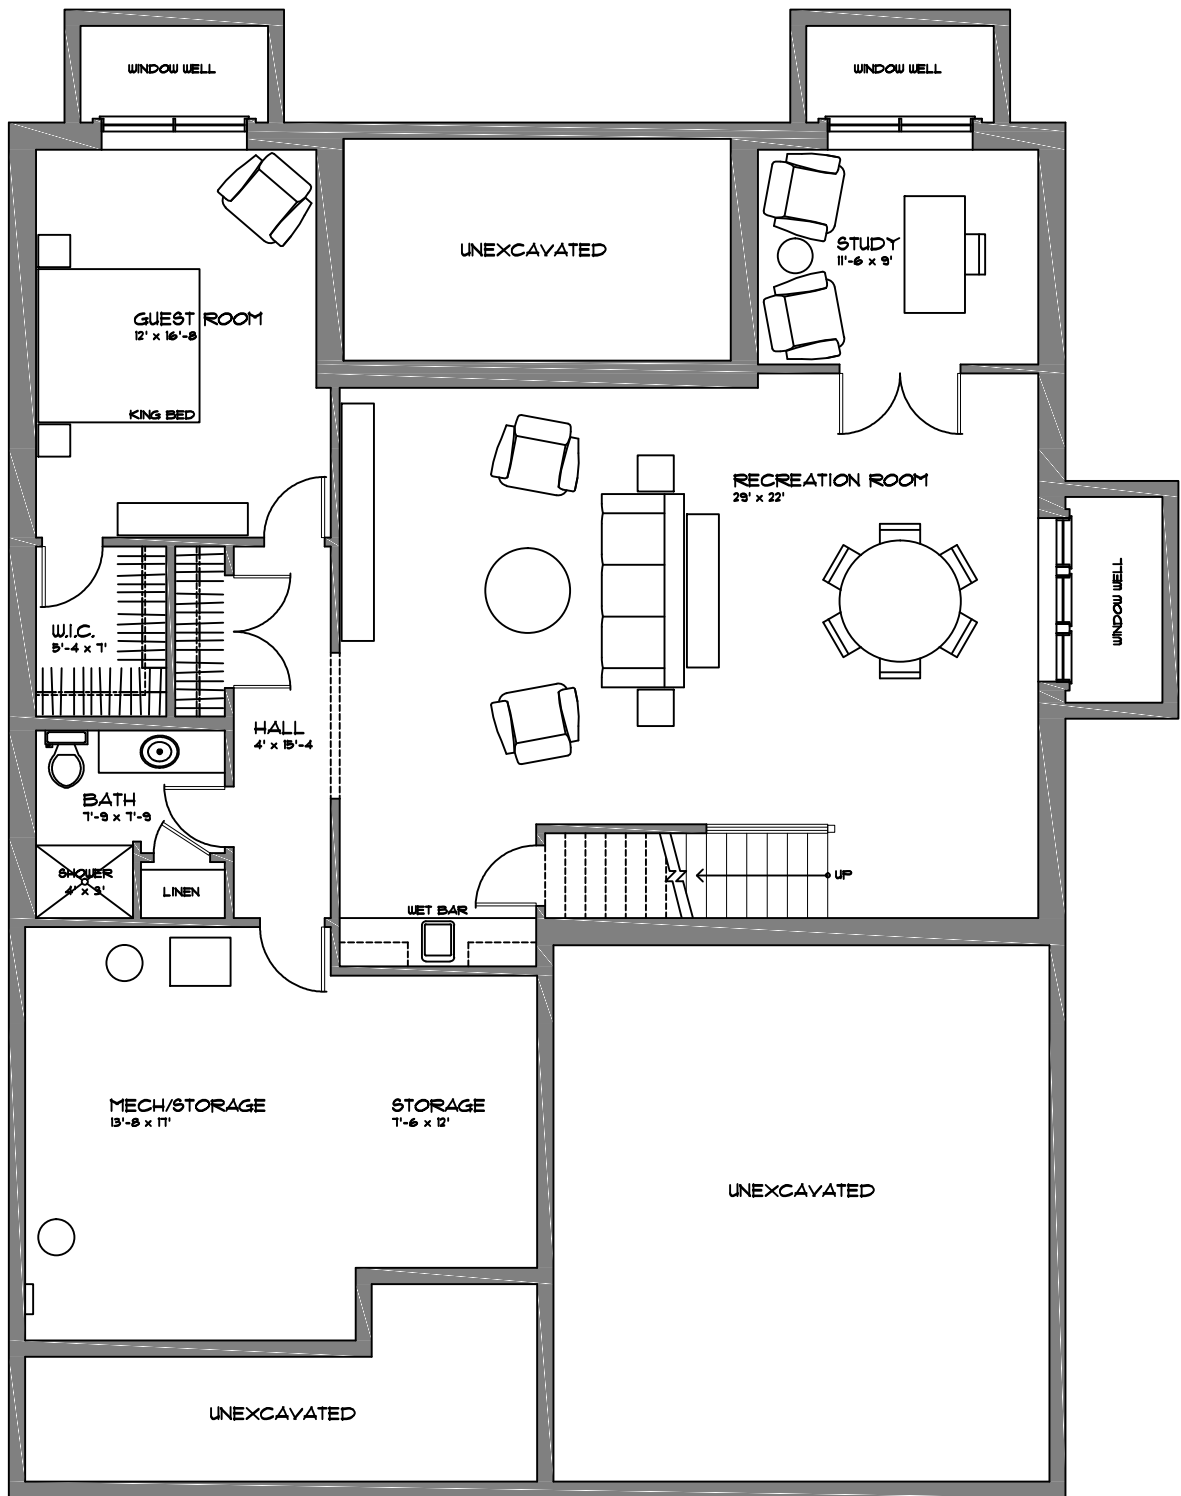

MAIN LEVEL PLAN - OPTION "A"

FINISHED AREA = 1,859 square feet
 SOMERWOOD COTTAGES
 WACONIA, MINNESOTA

WOODRIDGE HOMES

MAIN LEVEL PLAN - OPTION "B"

FINISHED AREA = 1859 square feet
 SOMERWOOD COTTAGES
 WACONIA, MINNESOTA

WOODRIDGE HOMES

LOWER LEVEL PLAN - WALKOUT

FINISHED AREA = 1294 square feet
 SOMERWOOD COTTAGES
 WACONIA, MINNESOTA

WOODRIDGE HOMES

LOWER LEVEL PLAN - FULL BASEMENT

FINISHED AREA = 1219 square feet
 SOMERWOOD COTTAGES
 WACONIA, MINNESOTA