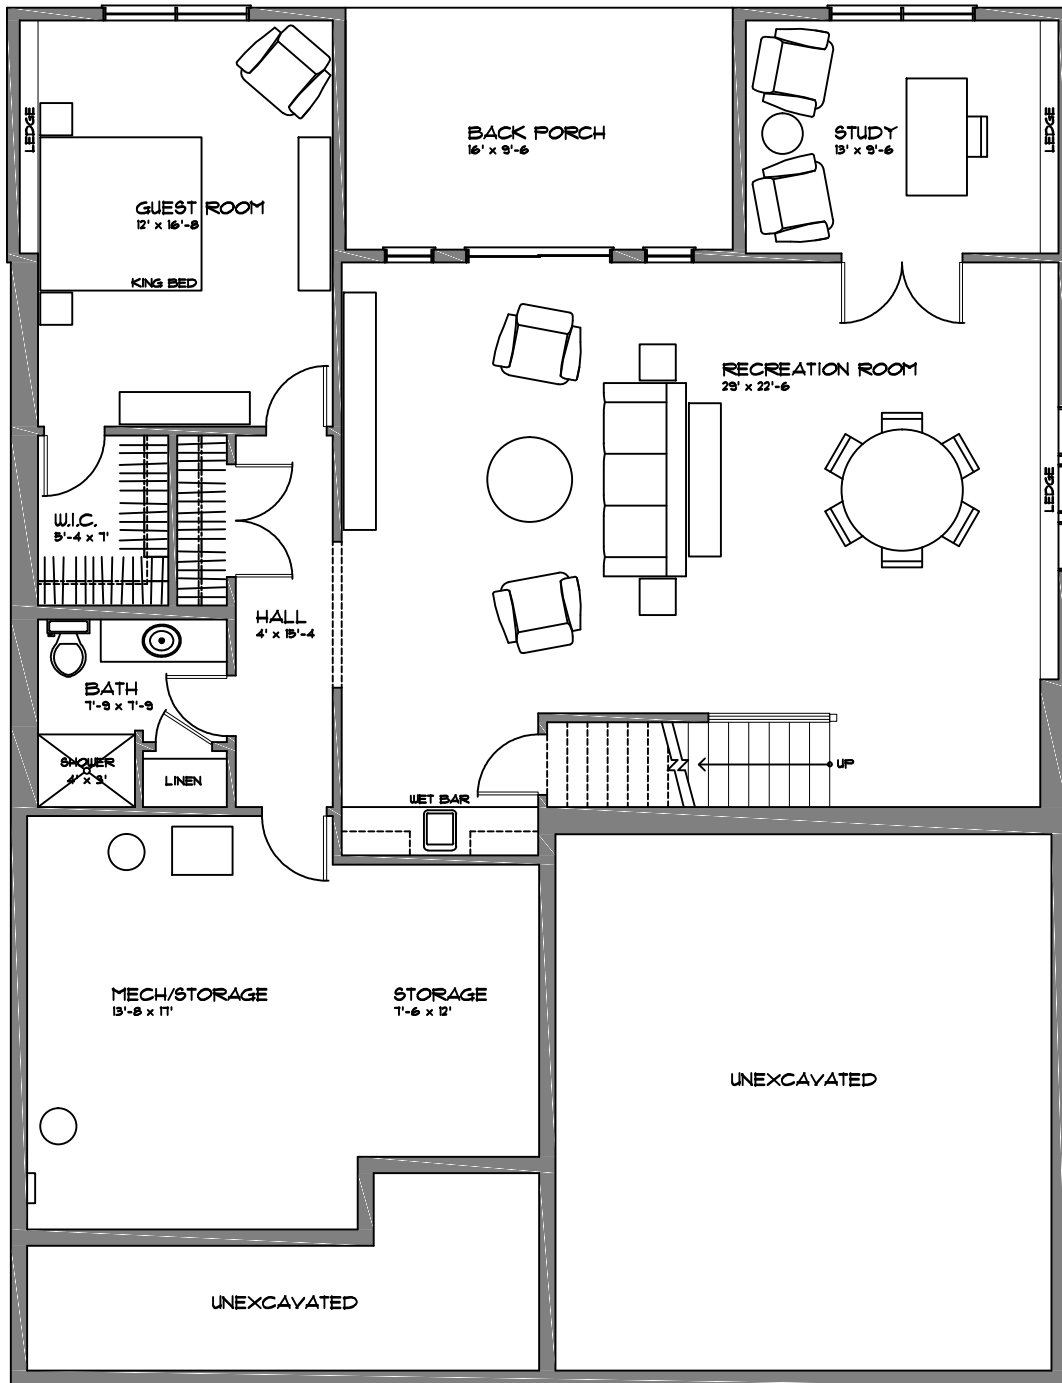

MAIN LEVEL PLAN - OPTION "A"

FINISHED AREA = 1,859 square feet
 SOMERWOOD COTTAGES
 WACONIA, MINNESOTA

WOODRIDGE HOMES

MAIN LEVEL PLAN - OPTION "B"

FINISHED AREA = 1859 square feet
 SOMERWOOD COTTAGES
 WACONIA, MINNESOTA

WOODRIDGE HOMES

LOWER LEVEL PLAN - WALKOUT

FINISHED AREA = 1294 square feet
 SOMERWOOD COTTAGES
 WACONIA, MINNESOTA

WOODRIDGE HOMES

LOWER LEVEL PLAN - FULL BASEMENT

FINISHED AREA = 1219 square feet
 SOMERWOOD COTTAGES
 WACONIA, MINNESOTA