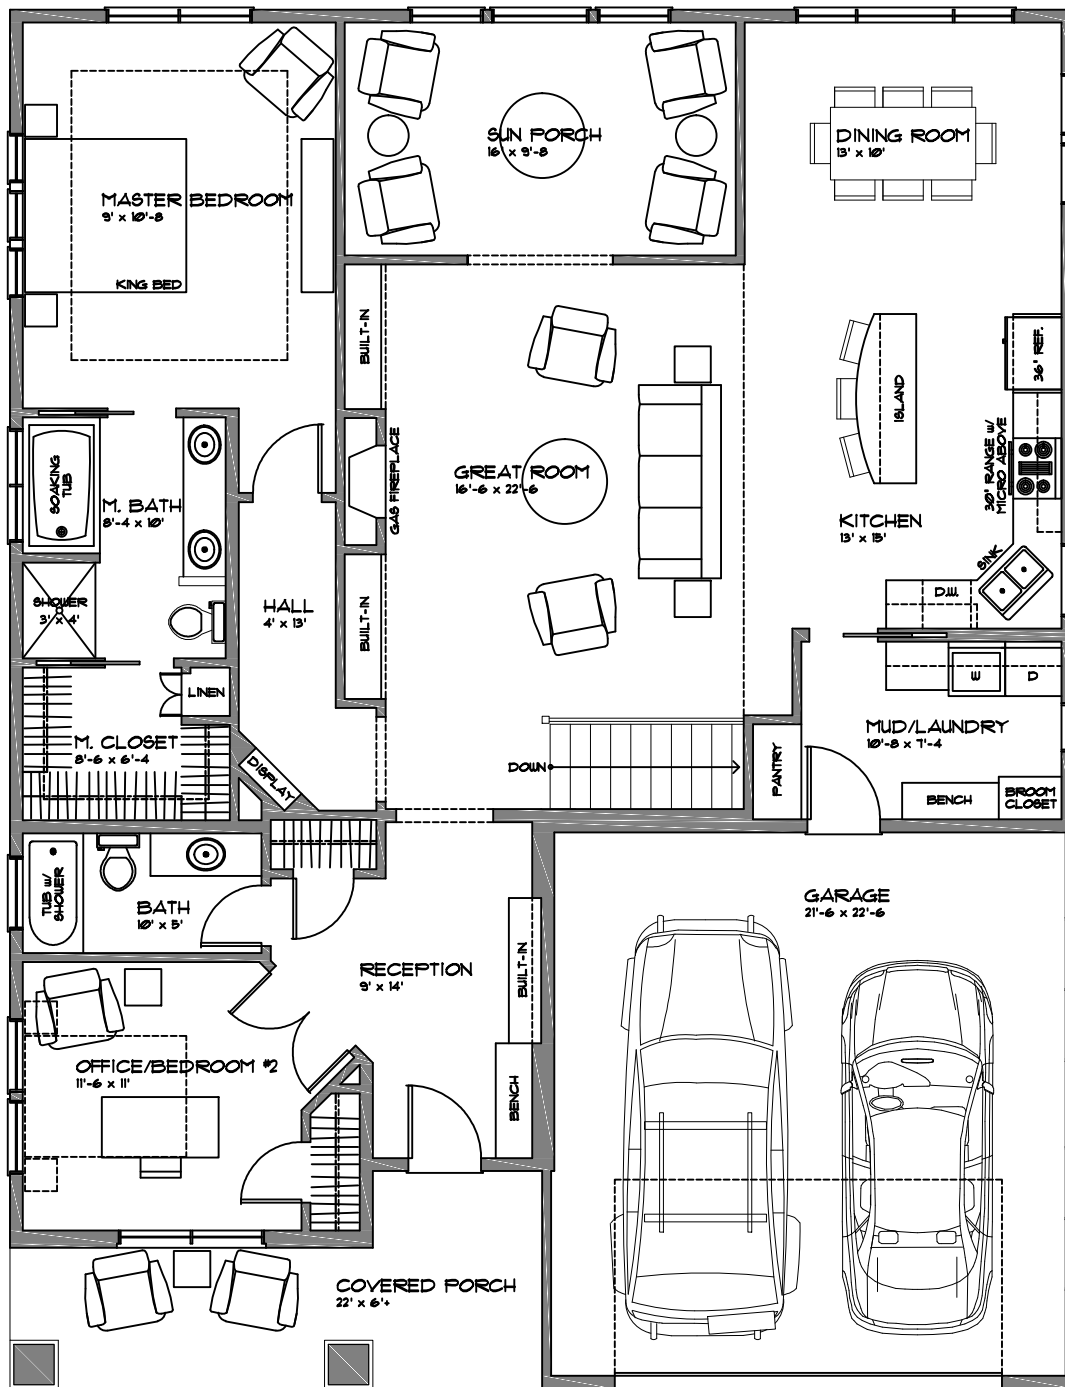

MAIN LEVEL PLAN - OPTION "A"

FINISHED AREA = 1,859 square feet
 SOMERWOOD COTTAGES
 WACONIA, MINNESOTA

WOODRIDGE HOMES

MAIN LEVEL PLAN - OPTION "B"

FINISHED AREA = 1859 square feet
 SOMERWOOD COTTAGES
 WACONIA, MINNESOTA

WOODRIDGE HOMES

LOWER LEVEL PLAN - WALKOUT

FINISHED AREA = 1294 square feet
 SOMERWOOD COTTAGES
 WACONIA, MINNESOTA

WOODRIDGE HOMES

LOWER LEVEL PLAN - FULL BASEMENT

FINISHED AREA = 1219 square feet
 SOMERWOOD COTTAGES
 WACONIA, MINNESOTA